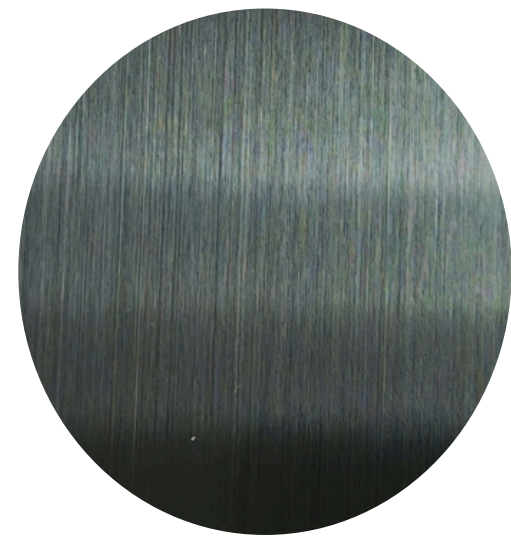

SANMEI METAL

The background features a vertical strip of brushed stainless steel on the left, transitioning into a diagonal pattern of stainless steel sheets. A white diamond-shaped graphic is overlaid on the diagonal pattern, containing two pinecones: a natural brown one on top and a black silhouette of one below it.

HL Champ. Gold
Glossy AFP

HL Champ. Gold
Matte AFP

HL Gray

HL Gray Glossy AFP

HL Gray Matte AFP

Matte Black

No.4

No.4 Glossy AFP

No.4 Matte AFP

HL Gray Ti Matte AFP

Black Ti Mirrored

Rose Gold Mirrored

Champ. Gold Mirrored

Sliver Mirrored