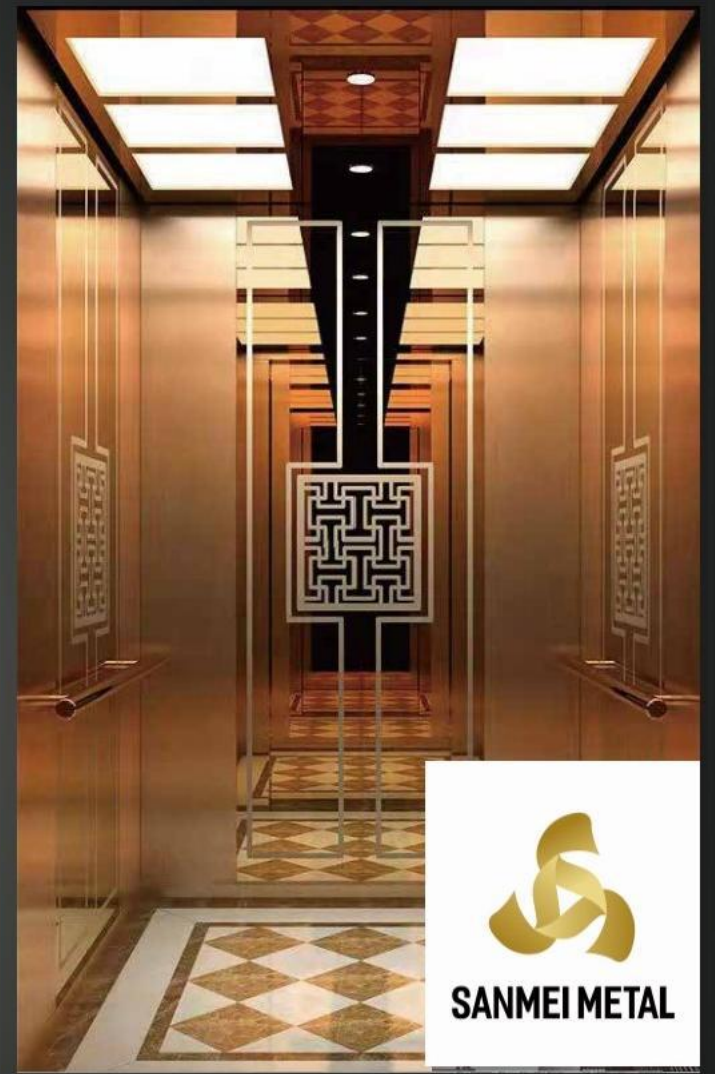

HD 218

Ceiling: mirror rose gold stainless steel frame + acrylic light plate printing + downlight

Back: Mirror etched rose gold + hairline rose gold stainless steel

Side wall: Mirror etched rose gold + hairline rose gold stainless steel

Recommended material for front wall: hairline rose gold stainless steel

SANMEI METAL