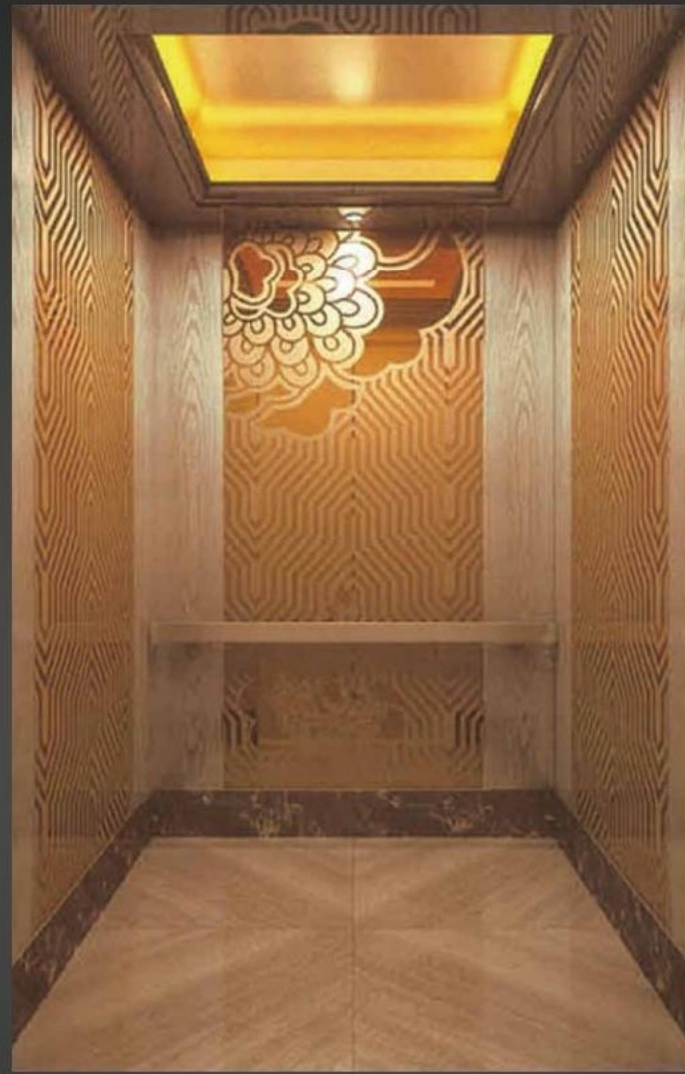

HD 214

Ceiling: hairline titanium frame + acrylic light plate + downlight
 Back: titanium gold mirror etching in the middle and titanium gold hairline on both sides.
 Side wall: titanium gold mirror etching in the middle, titanium gold hairline on both sides.
 Recommended material for front wall: mirror titanium stainless steel

HD215

Ceiling: mirror titanium stainless steel frame + downlight,
 Back: Mirror etched titanium, wood grain board.
 Front wall: mirror titanium, wood grain board,
 Recommended material for front wall: mirror titanium stainless steel

HD 216

Ceiling: wooden molding frame + backlight strip + downlight

Back: Mirror etched rose gold + wooden frame + wood finish

Side wall: mirror rose gold + wooden frame + wooden finish

Recommended material for front wall: mirror rose gold stainless steel