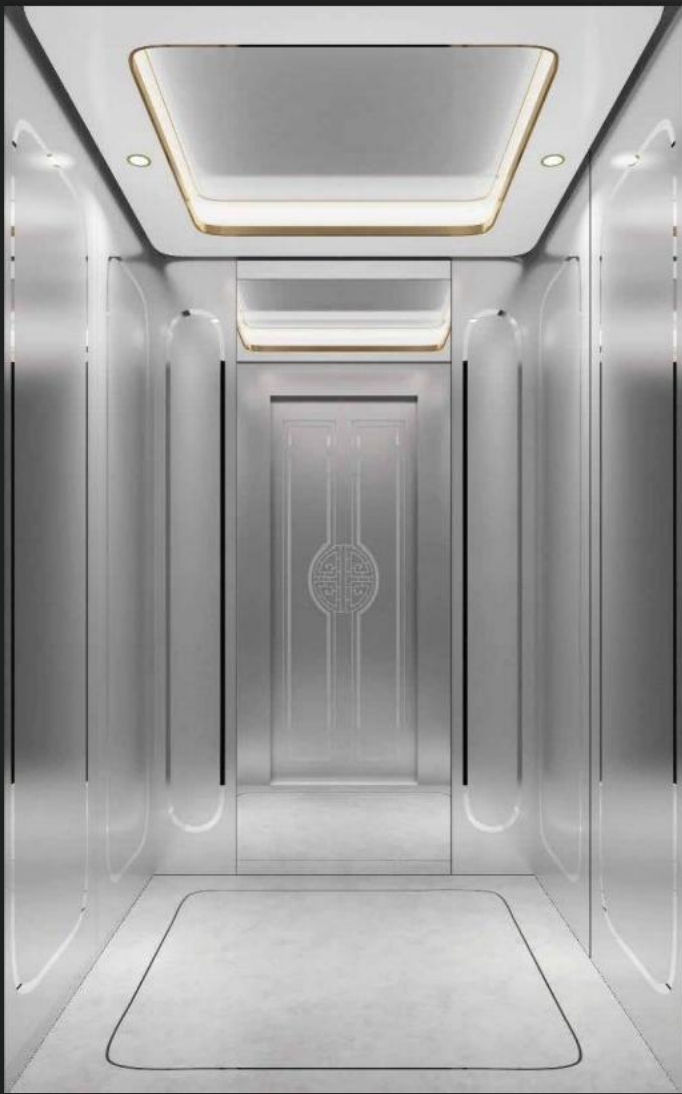

HD113

Ceiling: metal baked paint frame, metal trim strip, downlight and back lighting
Back: Mirror stainless steel, mirror etched stainless steel
Side wall: Mirror etched stainless steel
Recommended material for front wall: mirror stainless steel