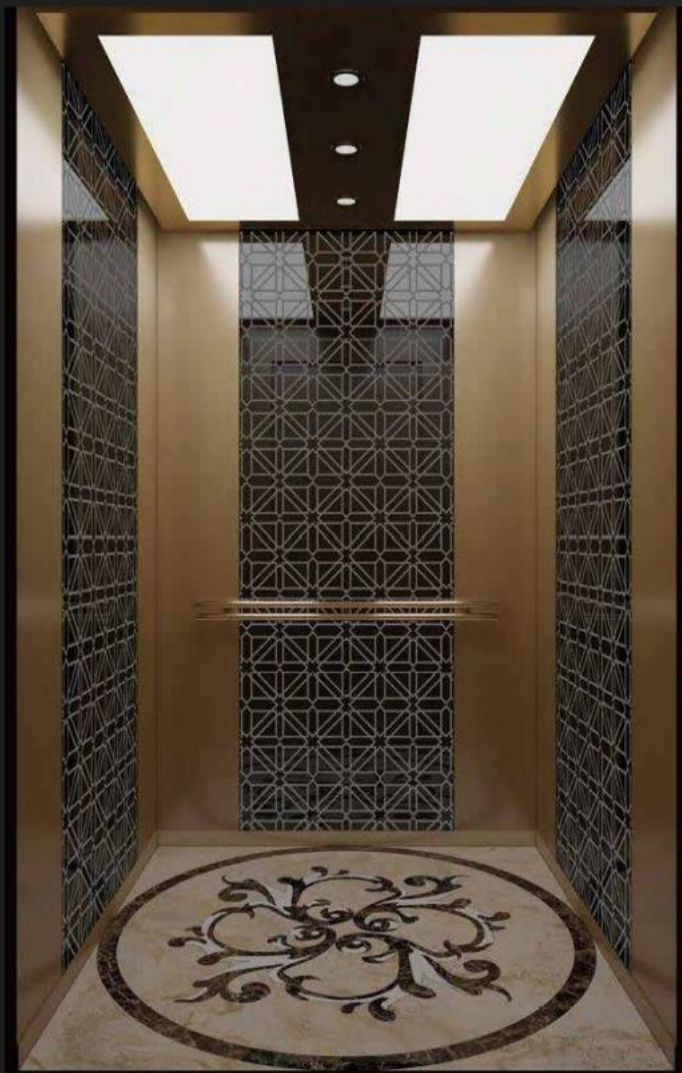

HD 210

Ceiling: titanium hairline frame + acrylic light plate + downlight
Back: black titanium mirror etching in the middle and titanium gold hairline on both sides.
Side wall: black titanium mirror etching in the middle, titanium gold hair pattern on both sides.
Recommended material for front wall: hairline rose gold stainless steel