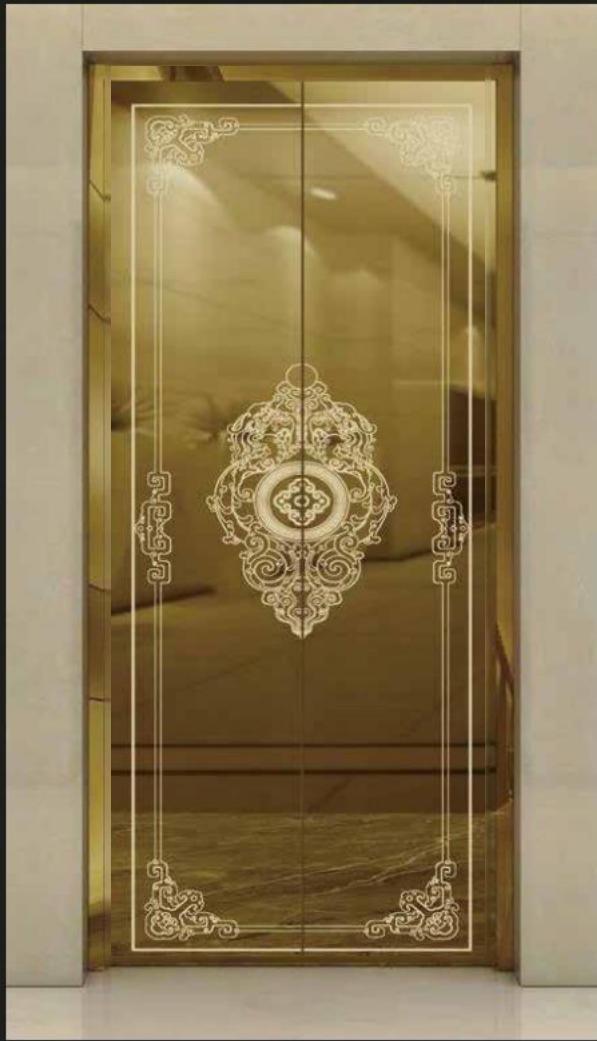

HD313

Mirror, etching, titanium

Note: This pattern can also be processed into recessed gold, titanium gold, rose gold, champagne gold, black titanium color.