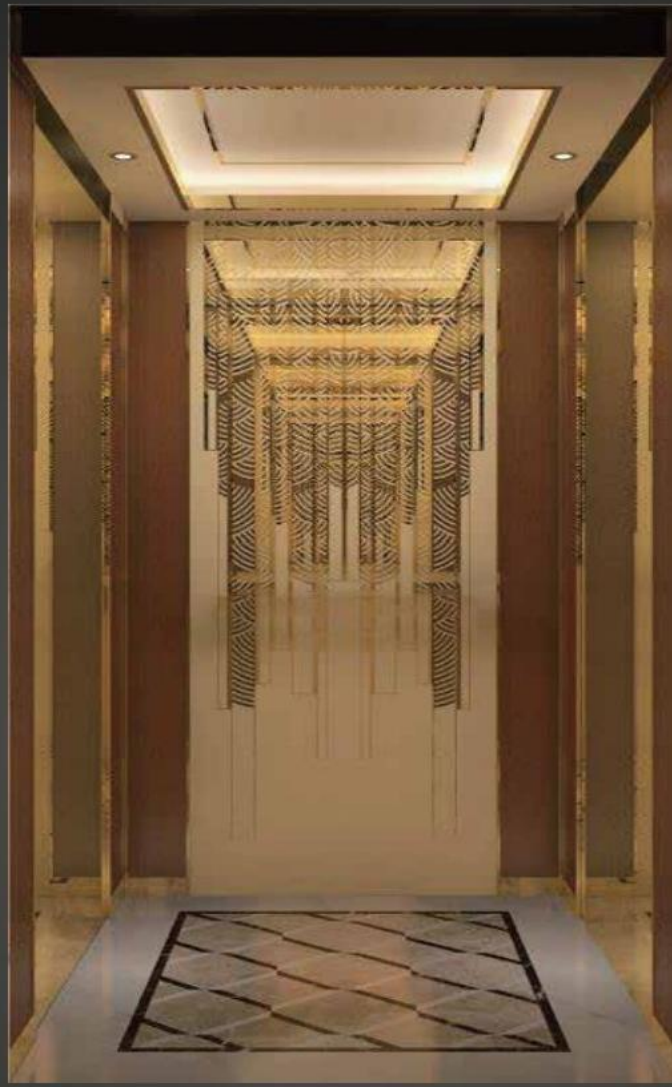

HD105

Ceiling: Metal baked paint frame with metal decorative strips, recessed light strips, downlights
Back: titanium mirror etched stainless steel, wood grain board
Side walls: titanium mirror etched stainless steel, wood panel
Recommended material for front wall: titanium mirror stainless steel