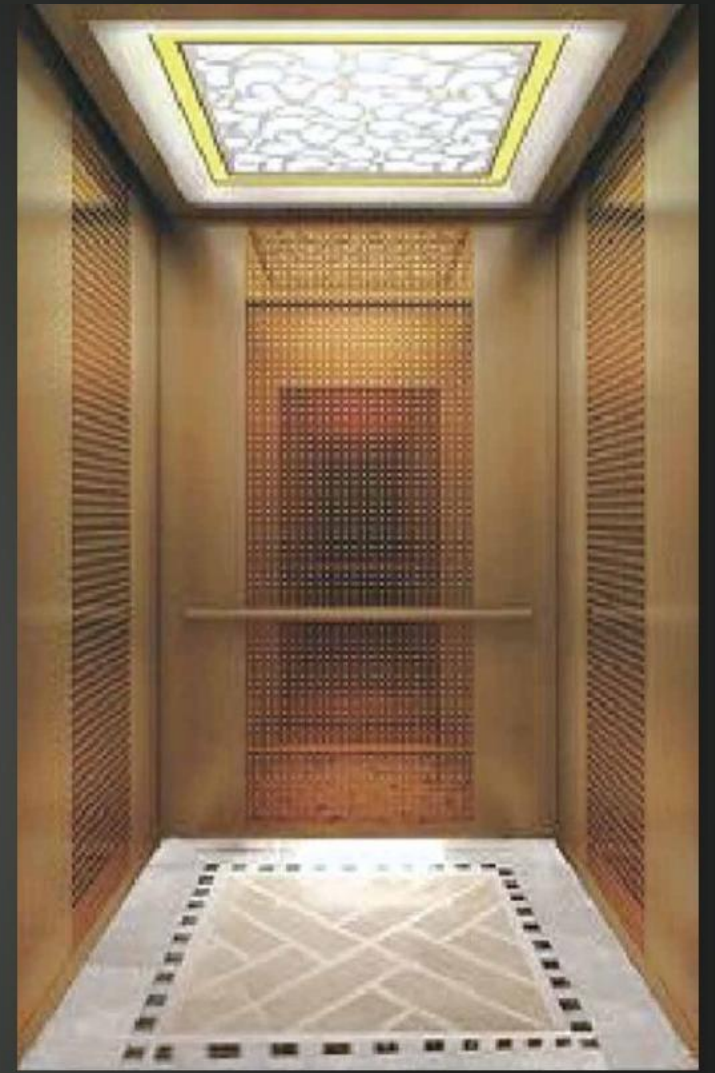

HD 212

Ceiling: mirror rose gold stainless steel frame + acrylic printed transparent plate
Back: Mirror etched rose gold + hairline rose gold stainless steel
Side wall: Mirror etched rose gold + hairline rose gold stainless steel
Recommended material for front wall: hairline rose gold stainless steel