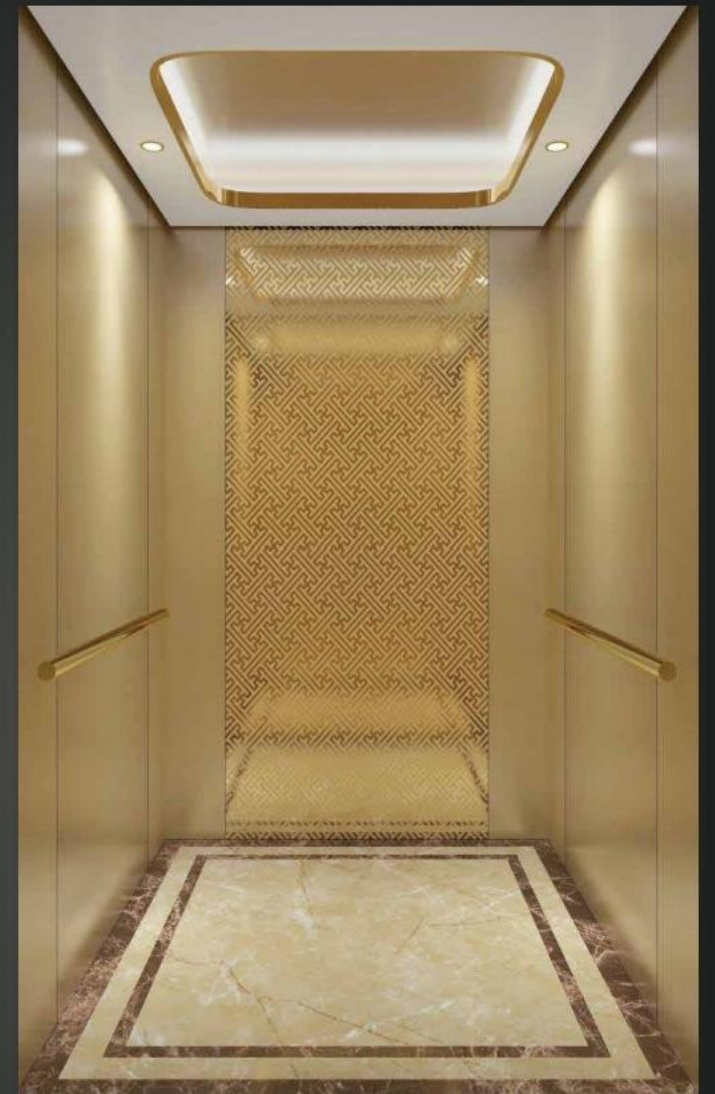

HD115

Ceiling: metal baked paint frame, metal trim strip, downlight and back lighting
Back: Titanium mirror etched stainless steel, hairline titanium stainless steel
Side wall: hairline titanium gold stainless steel
Recommended material for front wall: hairline titanium stainless steel