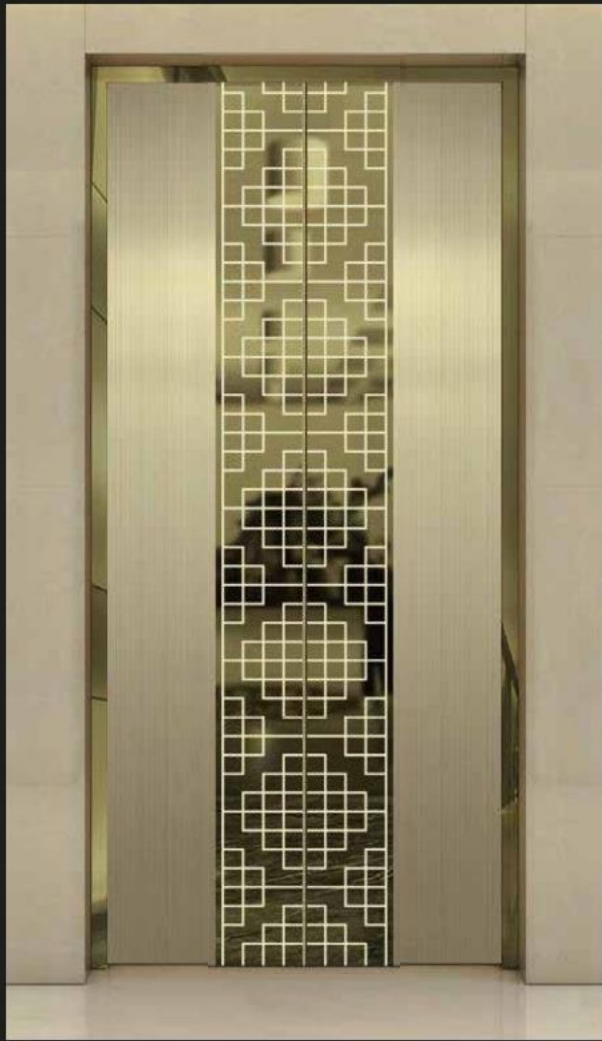

HD337

Mirror, hairline, etching, champagne gold

Note: This pattern can also be processed into recessed gold, titanium gold, rose gold, champagne gold, black titanium color.