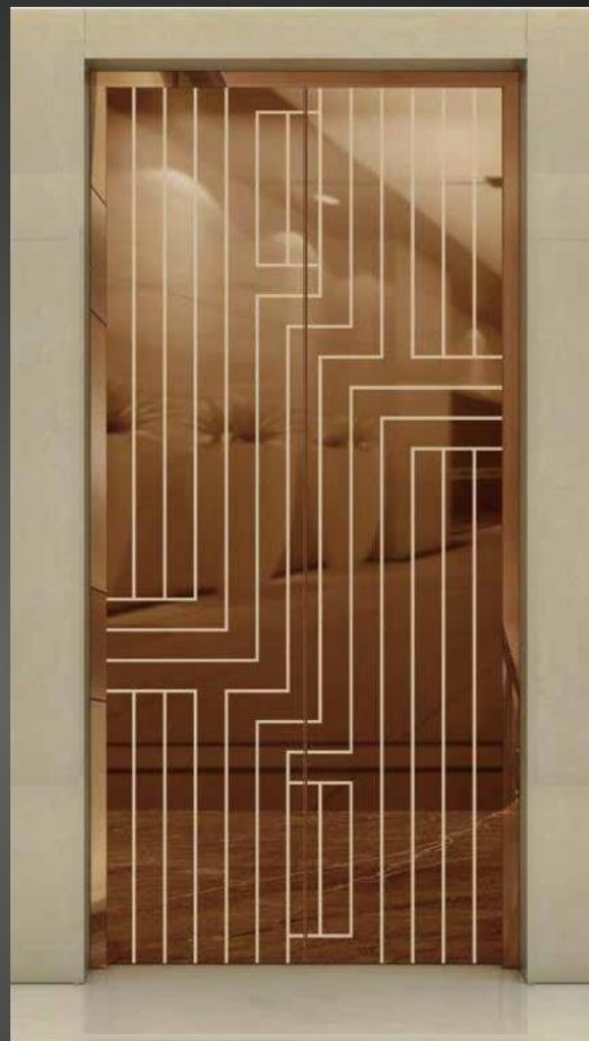

HD331

Mirror, etched, rose gold
Note: This pattern can also be processed into recessed gold, titanium gold, rose gold, champagne gold, black titanium color.